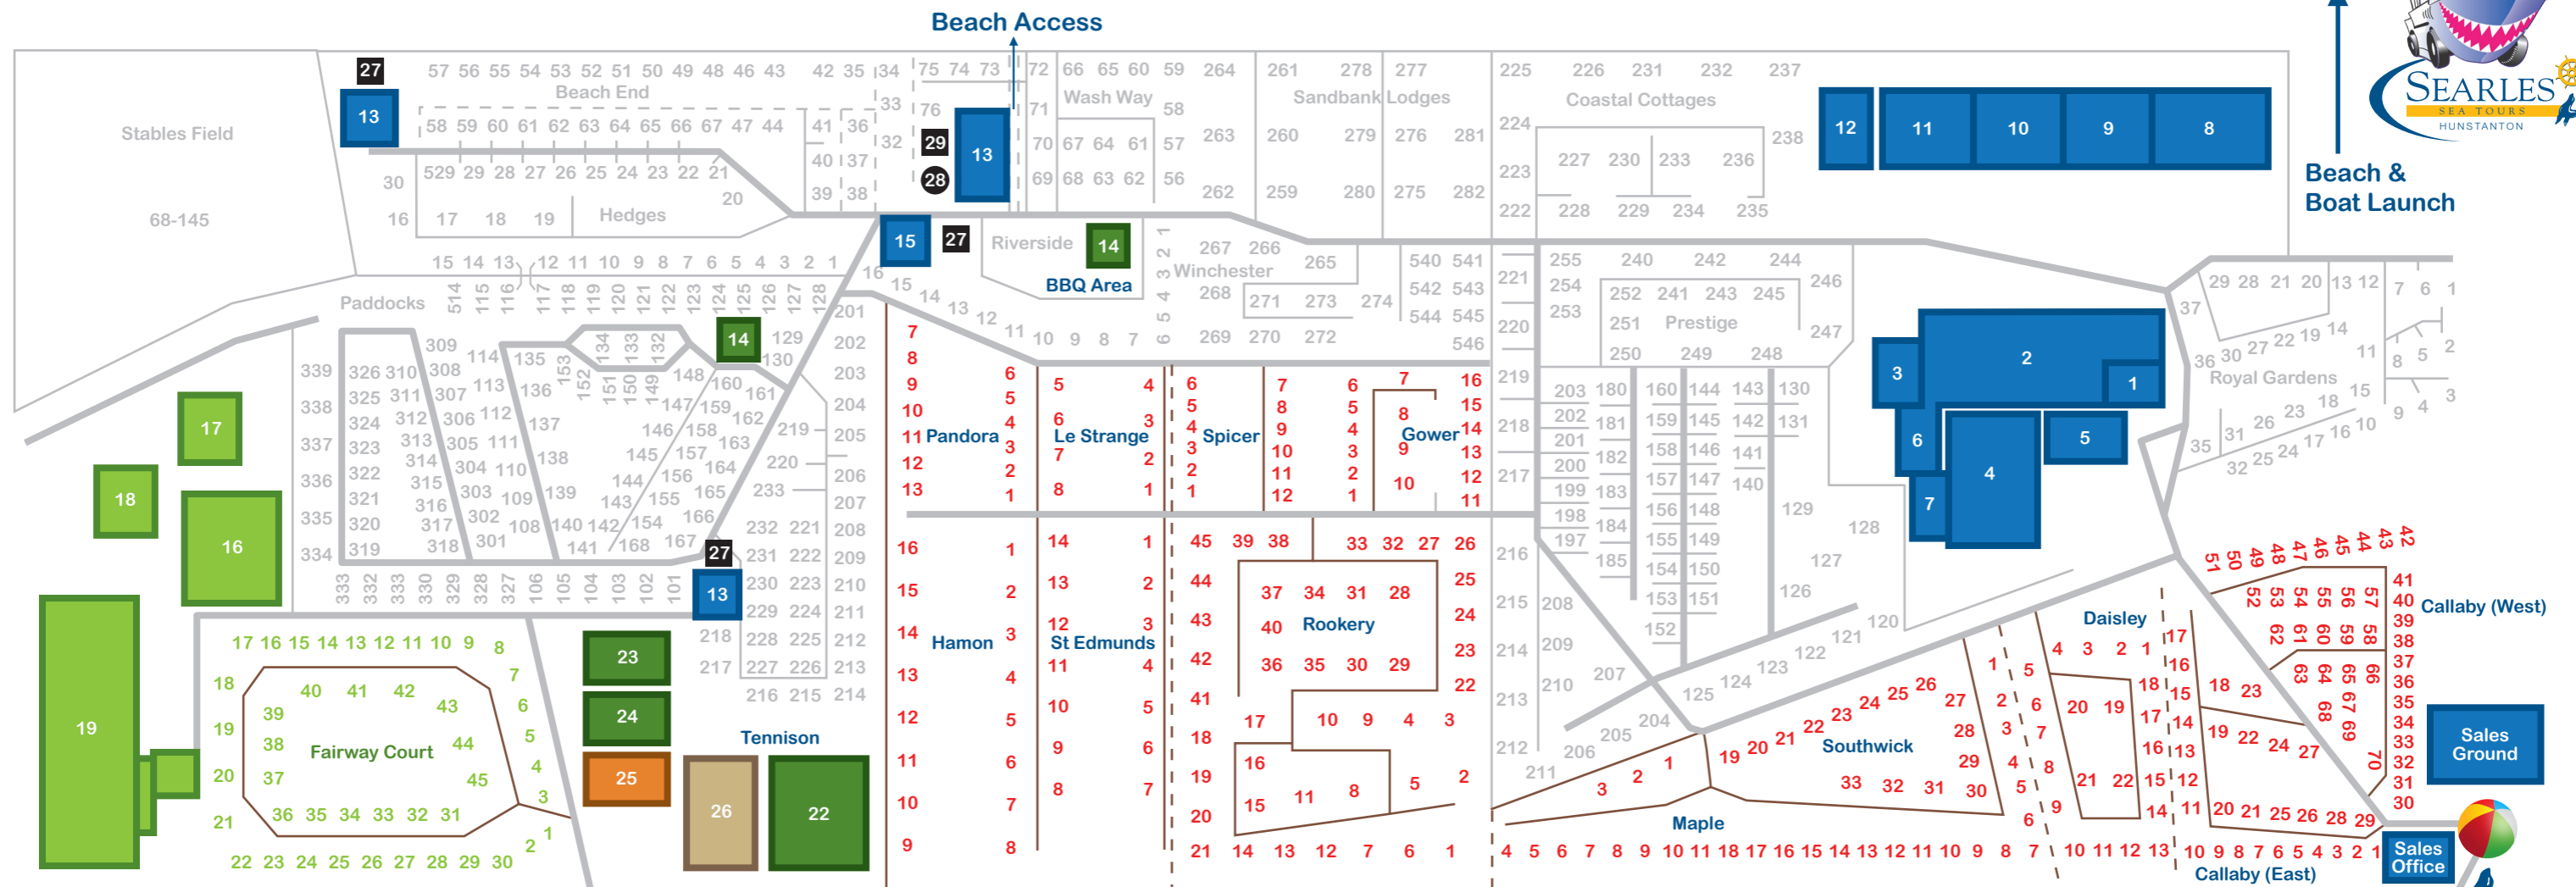

Owners Holiday Homes & Lodges Plan

Promenade, Beach & Sea

Beach & Boat Launch

MAIN ENTRANCE

Searles Country Park
Searles Leisure Resort

www.searles.co.uk
www.searlesnorfolklodges.co.uk
Email: holidayhomes@searles.co.uk
Call the Sales Office on 01485 536026

- 1 Main Reception
- 2 La Piazza
- 3 Captain Willie's Centre
- 4 Outdoor Pool Complex
- 5 Indoor Pool & Fitness Studio
- 6 Bar and Restaurants
- 7 Reflections
- 8 Supermarket
- 9 Laundrette
- 10 Fish & Chip Shop
- 11 Hire Shop
- 12 Crazy Golf
- 13 Shower and Toilet Blocks
- 14 Childrens Play Area
- 15 Wardens Office
- 16 Country Club Fountain Restaurant & Bar
- 17 Bowling Green/Petanque
- 18 Fishing Lakes
- 19 Golf Course/Driving Range
- 20 Redgate Court
- 21 Redgate Court Pool
- 22 Playing Field
- 23 Tennis Court
- 24 Tennis Court
- 25 Multi Sport Court
- 26 Remote Control Car Tack
- 27 Chemical Disposal
- 28 Motor Dump
- 29 Recycling Point